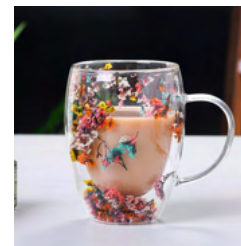

RETAIL PRICE SINGLE PC
$14.17

<https://www.joom.com/it/products/64473bcac6d70b0128aa6345>