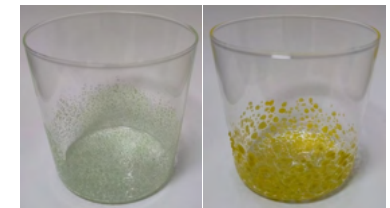

Green Dots Yellow Dots

Other colors:
- Red Dots
- Light Blue Dots
- Blue Dots

INSPIRED: GLASS SMILE
Chic glassware. Company from San Diego, California