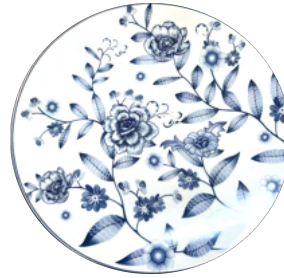

Blue COLLECTION
STYLE GB016

Porcelain material
Classic shape
Nature design - blue tones with gold border

Cereal bowl - Soup plate - Salad plate - Dinner plate - Mug

Blue COLLECTION
STYLE GB017

Porcelain material
Classic shape
Nature design - blue tones

Colors: white porcelain - blue flower design
Cereal bowl - Soup plate - Salad plate - Dinner plate - Mug - Cup&saucer

Blue COLLECTION
STYLE GB018

Porcelain material
Classic shape
Nature design - blue tones with gold border

Colors: white porcelain - nature design
Cereal bowl - Salad plate - Dinner plate - Mug - Cup&Saucer