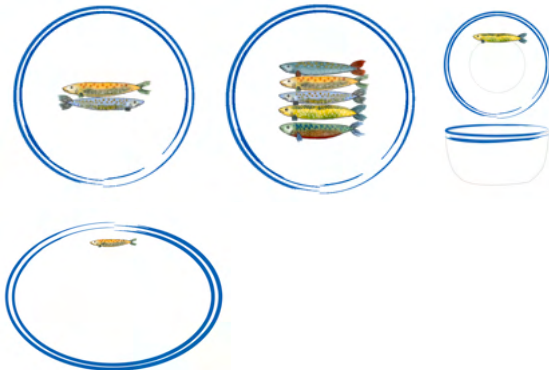

SEA COLLECTION

STYLE GB07

Porcelain material
Classic shape
Fish design - blue brush border.
Designed by the painter Ana De La Cerda

Colors: white porcelain - coloured fish design
Cereal bowl - Soup plate - Salad plate - Dinner plate - serving plate