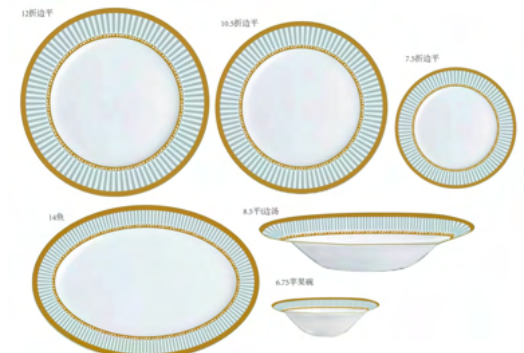

UNIQUE COLLECTION
STYLE GB032

Porcelain material
Classic shape
Modern design - blue tones with gold border

Cereal bowl - Soup plate - Salad plate - Dinner plate - serving plates