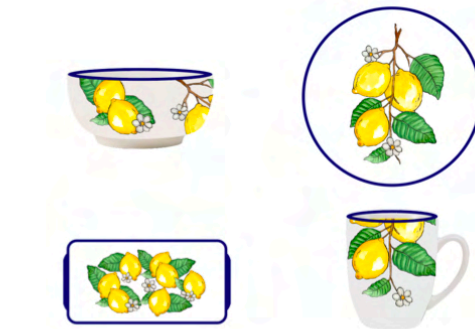

Porcelain material
Classic shape
Lemons design - yellow or blue border w/brush look background
Designed by the painter Ana De La Cerda

Colors: white porcelain - lemons design
Cereal bowl - Soup plate - Salad plate - Dinner plate - serving plates - Mug - Pitcher

LEMON COLLECTION
STYLE GB06

Porcelain material
Classic shape
Lemons design - blue or yellow border w/brush look background
Designed by the painter Ana De La Cerda

Colors: white porcelain - lemons design
Cereal bowl - Soup plate - Salad plate - Dinner plate - serving plates - Mug