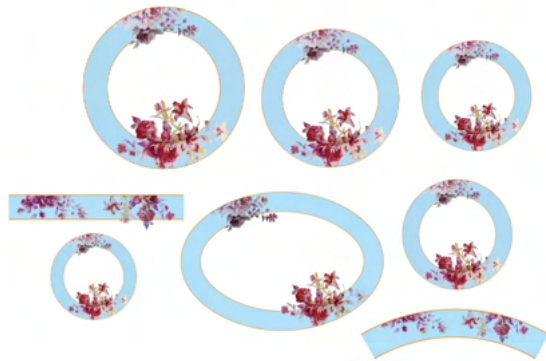

Colors: Blue - Yellow - Red - Green
Soup plate - Salad plate - Dinner plate

FLOWERS COLLECTION
STYLE GB012

Porcelain material
Classic shape
Flower design - white & blue with gold border

Cereal bowl - Soup plate - Salad plate - Dinner plate - saving plate - cup&saucer