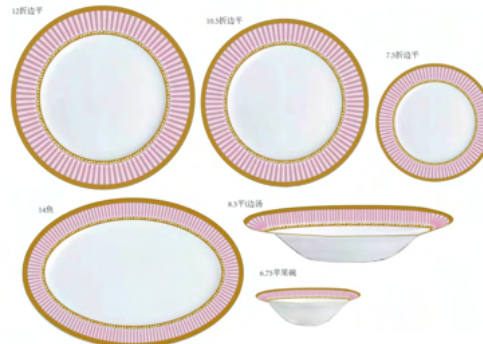

UNIQUE COLLECTION
STYLE GB031

Porcelain material
Classic shape
Modern design - pink tones with gold border

Cereal bowl - Soup plate - Salad plate - Dinner plate - serving plates