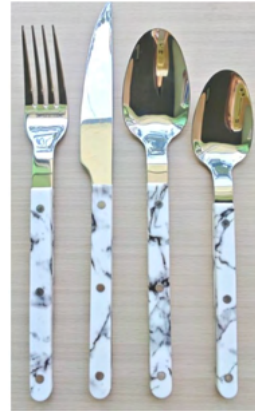

RETAIL PRICE
SET 20 PC
\$76.18

<https://www.amazon.com.au/Selafun-Set-Stainless-Silverware-knives-Tableware-Restaurant-Kitchen/dp/B095CVJDBS?th=1>

PLASTIC HANDLE COLLECTION

Stainless Steel
16 pcs Set

4xTeaspoon - 4xDinner spoon - 4xDinner fork - 4xKnife

STYLE GB10F

Brown

Blue

INSPIRED: Exzact
Plastic handle, stainless steel

RETAIL PRICE
SET 16 PC
\$20.70

https://www.amazon.it/Exzact-WF28-16CRM-Inossidabile-Dettaglio-Tradizionale/dp/B07B9HJYLV/ref=dp_prsubs_scc1_1/262-3025805-0181950?pd_rd_w=PGUZ2&content-id=amzn1.sym.417b9446-3282-41ad-a8b9-f72061fa0fd&pf_rd_p=417b9446-3282-41ad-a8b9-f72061fa0fd&pf_rd_r=YEGVE3X8VQY5FDYBXHA1&pd_rd_wg=nZYsD&pd_rd_r=18959f05-c22f-4a8e-9e3a-984de4014be7&pd_rd_i=B07B9HJYLV&th=1

ABS HANDLE COLLECTION

Stainless Steel
16 pcs Set

4xTeaspoon - 4xDinner spoon - 4xDinner fork - 4xKnife

STYLE GB11F

Marble

INSPIRED: YASAHNG
ABS handle, stainless steel

RETAIL PRICE
SET 15 PC
\$25.96

<https://p-y3-www-amazon-it-kalias.amazon.it/Inossidabile-Comestibile-Lucidato-Stoviglie-Ristorante/dp/B08YK7PQJ1?th=1> (16 pcs SET \$27.69)-ABS Handle

ACRYLIC HANDLE COLLECTION

Stainless Steel
4 pcs Set

1xTeaspoon - 1xDinner spoon - 1xDinner fork - 1xKnife

STYLE GB12F

Pearl Red Blue

Brown Green

INSPIRED: ZARA
Acrylic handle, stainless steel

RETAIL PRICE
SET 4 PC
\$25.90