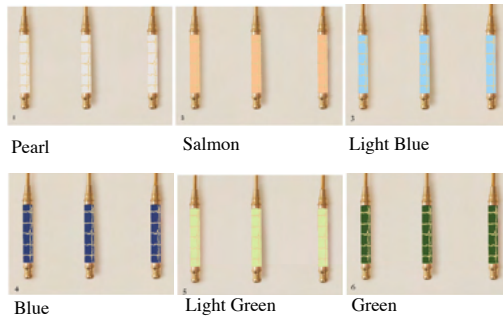

INSPIRED: ZARA
Ceramic handle, stainless steel

RETAIL PRICE
SET 4 PC
\$49.90

[https://www.zarahome.com/
us/stripped-flatware-set-4-
pieces-l47272311?
pelement=364954226&cate
goryId=1020473248&color
Id=093&ct=true](https://www.zarahome.com/us/stripped-flatware-set-4-pieces-l47272311?pelement=364954226&categoryId=1020473248&colorId=093&ct=true)

CERAMIC HANDLE COLLECTION

Stainless Steel
4 pcs Set

1xTeaspoon - 1xDinner spoon - 1xDinner fork - 1xKnife

STYLE GB19F

INSPIRED: QUNINE
Ceramic handle, stainless steel

RETAIL PRICE
SET 5 PC
\$134.96

<https://www.amazon.it/ceramica-struttura-inossidabile-forchetta-cucchiaio/dp/B0CK2D68FQ?th=1>

STYLE GB20F

Pearl - Black - Green - Blue - Pink

INSPIRED: ZARA
Ceramic handle, stainless steel

RETAIL PRICE
SET 4 PC
\$49.90

<https://www.zarahome.com/us/stripped-flatware-set-4-pieces-147272311?pelement=364954226&categoryId=1020473248&colorId=093&ct=true>