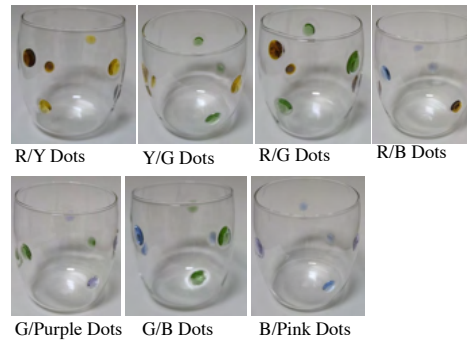

<https://www.breuninger.com/it/en/b/pols-potten/6-drinking-glasses/1001088402/p/>
<https://www.maisonblue.com/island-wrapped-pitcher-light-blue.html>
(pitcher)

BOROSILICATE GLASS COLLECTION

Borosilicate Glass material
Cup

STYLE GB12G

INSPIRED: ZAFFERANO
Italian design

RETAIL PRICE
SET 6 PC
\$110.91

<https://www.zafferanoeshop.it/en/colored-glass-tumblers/1269-party-borosilicate-glass-tumbler-assorted-colours-set-6-pieces.html>

STYLE GB12G

Martini glass Flute glass

INSPIRED: ZOLA, MAISON BALZAC

STYLE GB14G

INSPIRED: FARFETCH
Luxury fashion

RETAIL PRICE
SET 2 PC
\$130.80

<https://www.farfetch.com/it/shopping/women/carlo-moretti-bicchieri-con-stampa-item-1405352.aspx>