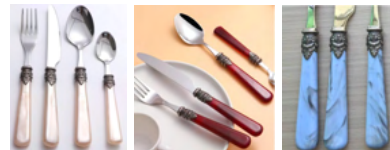

STYLE GB10F

Brown

Blue

INSPIRED: Exzact
Plastic handle, stainless steel

RETAIL PRICE
SET 16 PC
\$20.70

https://www.amazon.it/Exzact-WF28-16CRM-Inossidabile-Dettaglio-Tradizionale/dp/B07B9HJYLV/ref=dp_prsubs_scc1_1/262-3025805-0181950?pd_rd_w=PGUZ2&content-id=amzn1.sym.417b9446-3282-41ad-a8b9-f72061fa0fd&pf_rd_p=417b9446-3282-41ad-a8b9-f72061fa0fd&pf_rd_r=YEGVE3X8VQY5FDYBXHA1&pd_rd_wg=nZYsD&pd_rd_r=18959f05-c22f-4a8e-9e3a-984de4014be7&pd_rd_i=B07B9HJYLV&th=1

ABS HANDLE COLLECTION

Stainless Steel
16 pcs Set

4xTeaspoon - 4xDinner spoon - 4xDinner fork - 4xKnife

STYLE GB11F

Marble

INSPIRED: YASAHNG
ABS handle, stainless steel

RETAIL PRICE
SET 15 PC
\$25.96

<https://p-y3-www-amazon-it-kalias.amazon.it/Inossidabile-Comestibile-Lucidato-Stoviglie-Ristorante/dp/B08YK7PQJ1?th=1> (16 pcs SET \$27.69)-ABS Handle

ACRYLIC HANDLE COLLECTION

Stainless Steel
4 pcs Set

1xTeaspoon - 1xDinner spoon - 1xDinner fork - 1xKnife

STYLE GB12F

Pearl Red Blue

Brown Green

INSPIRED: ZARA
Acrylic handle, stainless steel

RETAIL PRICE
SET 4 PC
\$25.90